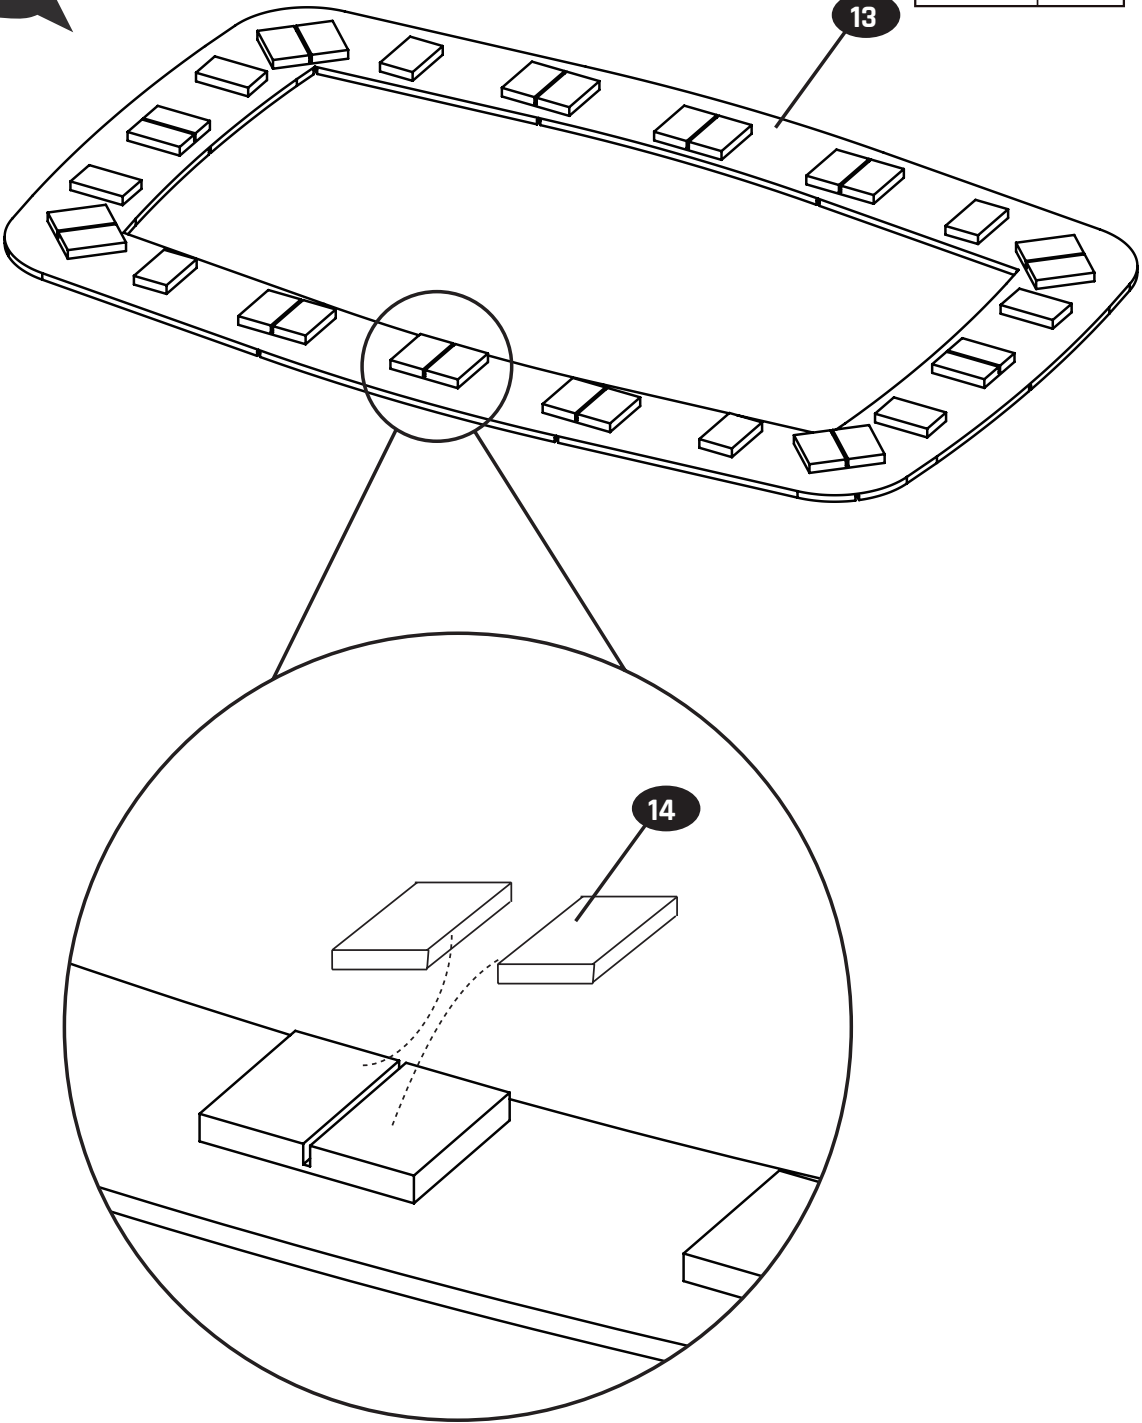

EXIT Dynamic Sports
244x427cm

16

17

Part.Nr.	Qty
13	1
14	32

Sports Trampoline

EXIT Dynamic Sports
244x427cm

18

19