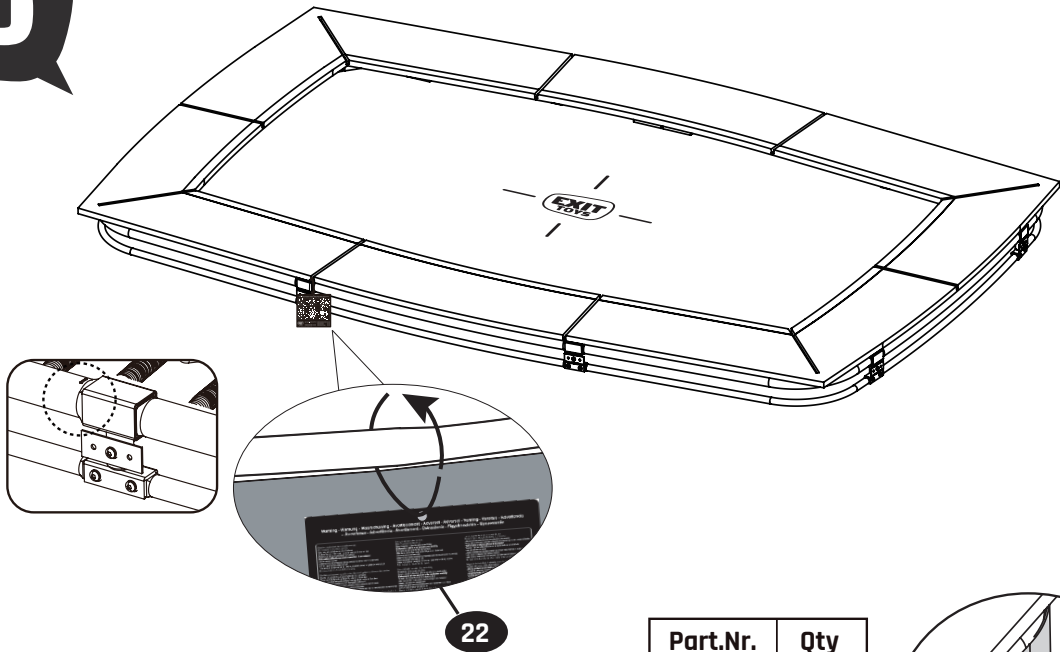

EXIT Dynamic Sports
244x427cm

16

17

Part.Nr.	Qty
13	1
14	32

Sports Trampoline

EXIT Dynamic Sports
244x427cm

18

19

Part.Nr.	Qty
23	8

Pad Net

23

20

Part.Nr.	Qty
15	4
16	4
17	16

21

Sports Trampoline

EXIT Dynamic Sports
244x427cm