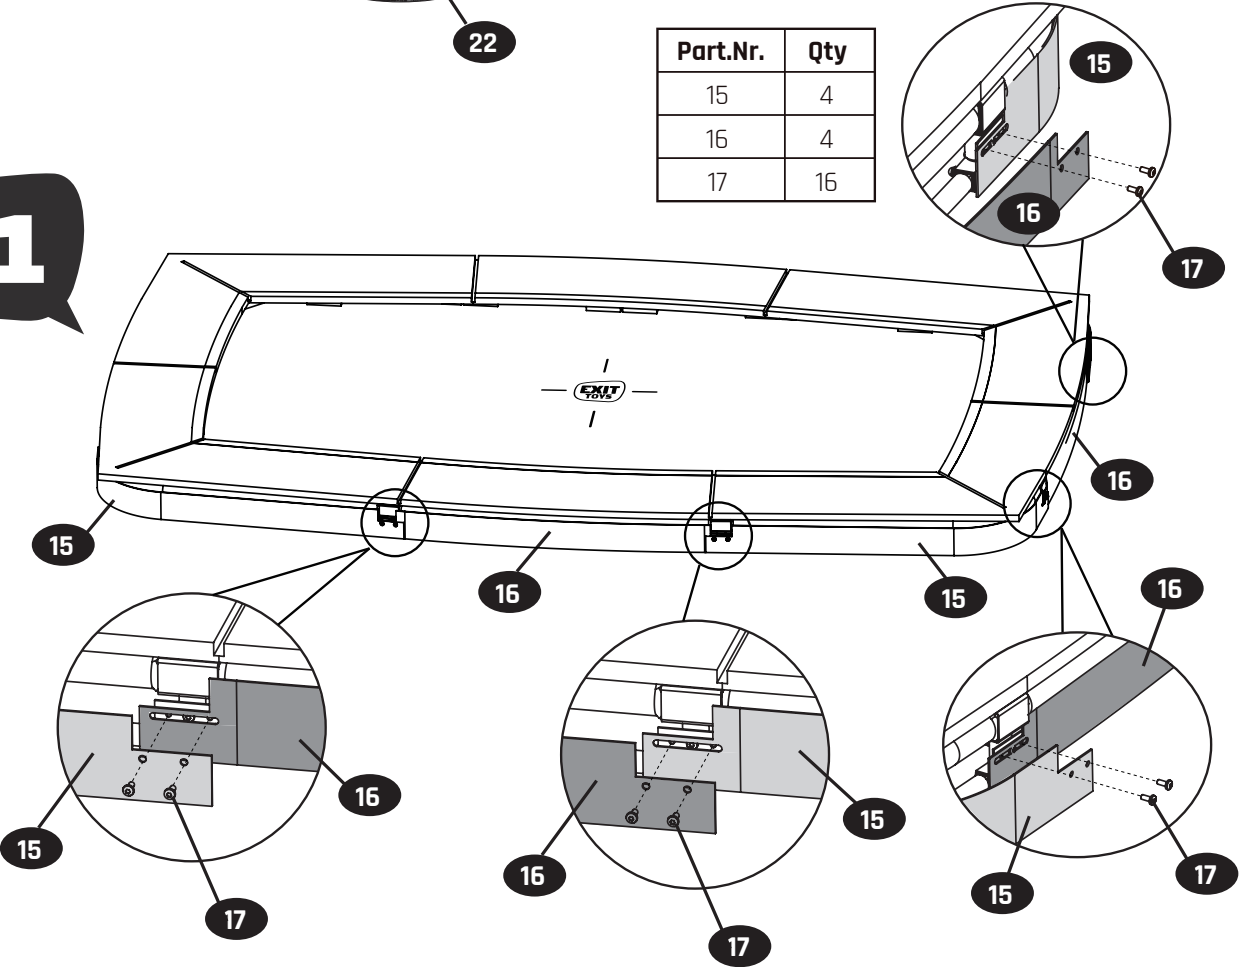

EXIT Dynamic Sports
244x427cm

16

17

Part.Nr.	Qty
13	1
14	32

Sports Trampoline

EXIT Dynamic Sports
244x427cm

18

19

Part.Nr.	Qty
23	8

Pad Net

23

20

Part.Nr.	Qty
15	4
16	4
17	16

21

Sports Trampoline

EXIT Dynamic Sports
244x427cm