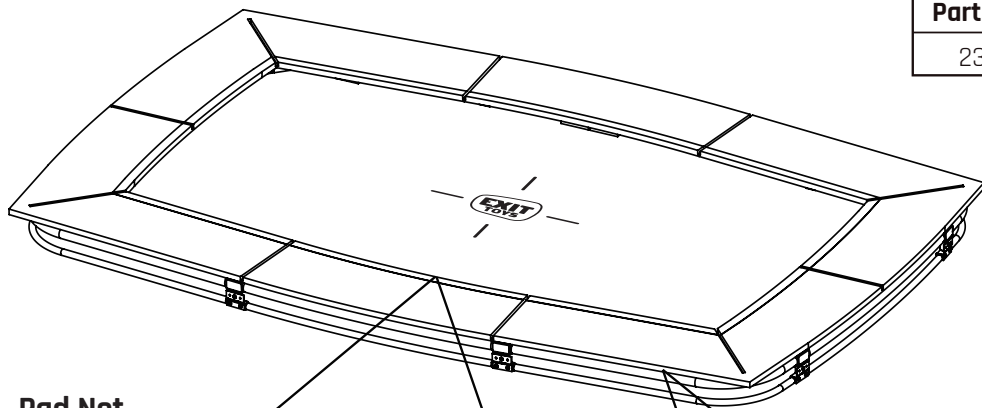

EXIT Dynamic Sports
244x427cm

16

17

Part.Nr.	Qty
13	1
14	32

Sports Trampoline

EXIT Dynamic Sports
244x427cm

18

19