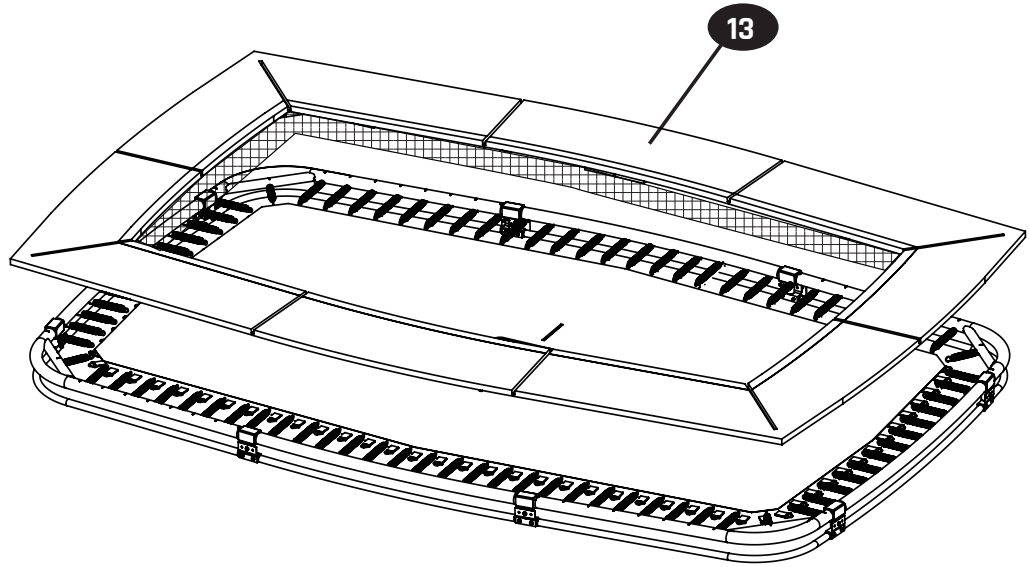

EXIT Dynamic Sports
244x427cm

16

17

Part.Nr.	Qty
13	1
14	32

Sports Trampoline

EXIT Dynamic Sports
244x427cm

18

19

Part.Nr.	Qty
23	8

Pad Net

23

20

Part.Nr.	Qty
15	4
16	4
17	16

21

Sports Trampoline

EXIT Dynamic Sports
244x427cm